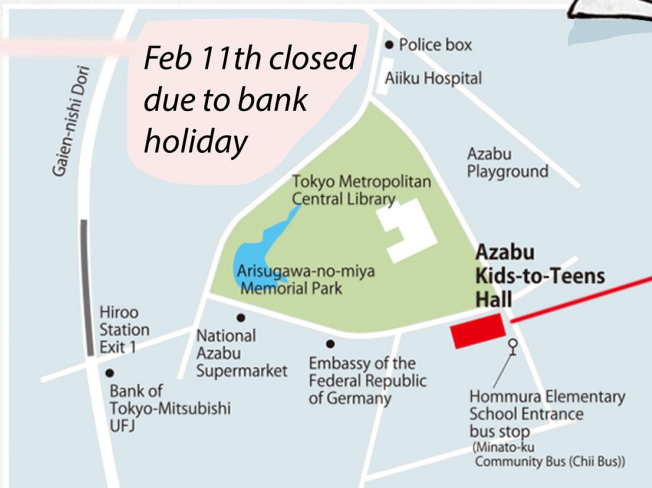

**Azabu
Kids-to-Teens Hall**

Minato-ku Azabu
Kids-to-Teens Hall
Tel.03-5447-0611

4-6-7, Minami Azabu,
Minato-ku, Tokyo
106-0047
Fax.03-5447-0612