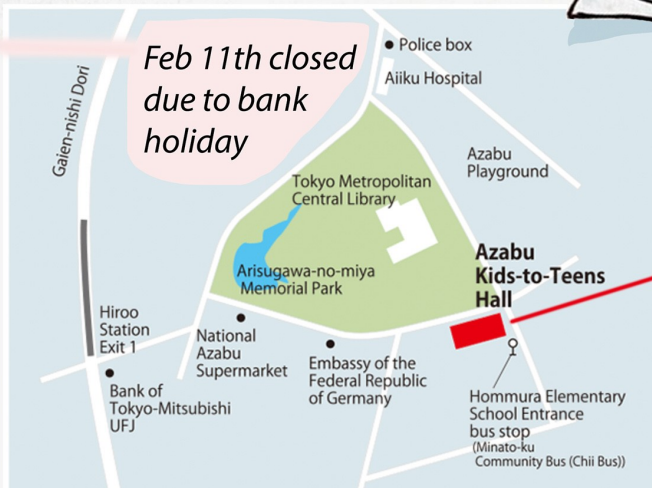

ARTSCAPE (online) 2022  
- follow the QR link...

Logo artist: Alessandro Cognetti  
St. Mary's International School

please do come to see the  
incredible range of work  
at Azabu Kids-to-Teens Hall

open for public viewing from: Feb 10th - Feb 22nd inclusively

visit the Azabu Kids-to-Teens  
website for daily updates on  
opening times

**Azabu  
Kids-to-Teens Hall**

Minato-ku Azabu  
Kids-to-Teens Hall  
Tel.03-5447-0611

4-6-7, Minami Azabu,  
Minato-ku, Tokyo  
106-0047  
Fax.03-5447-0612