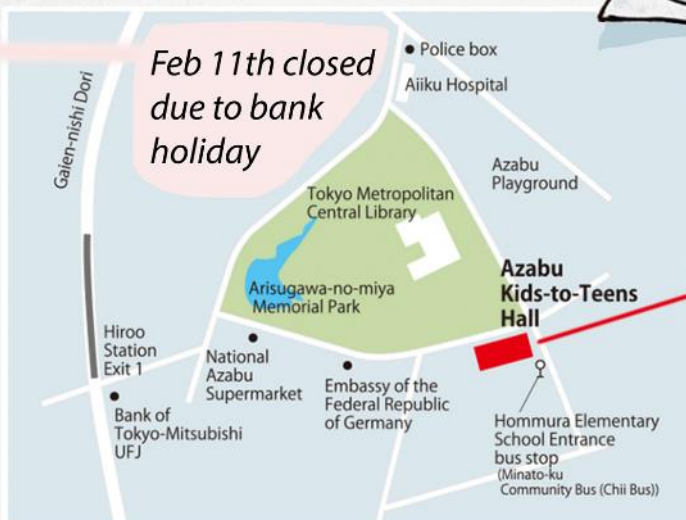

**online exhibition
coming soon:**

ARTSCAPE (online) 2022
- follow the QR link...

Logo artist: Alessandro Cognetti
St. Mary's International School

**please do come to see the
incredible range of work
at Azabu Kids-to-Teens Hall**

open for public viewing from: Feb 10th - Feb 22nd inclusively

visit the Azabu Kids-to-Teens
website for daily updates on
opening times

**Azabu
Kids-to-Teens Hall**

Minato-ku Azabu
Kids-to-Teens Hall
Tel.03-5447-0611